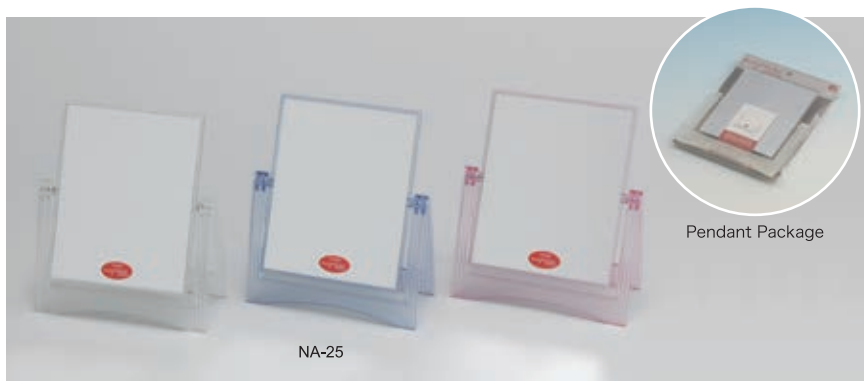

The patented Napure Mirror (Japanese Patent No. 3732490)  
**Napure Mirror, Gloss and reflection proved by the patent**

A high-class mirror more excellent than others to reflect the real color of your skin as seen by others

High Class Mirror

Tabletop 3-Way Mirror made of Napure Mirror  
**3-WAY STAND MIRROR**

Product name	3-WAY STAND Napure Mirror
Item Code.	NA-28
Suggested retail price	¥1,400 and tax
Size	125mm×155mm
Color	Metallic silver
JAN	772138
Quantity per carton	60入
Material	[Frame]PS resin [Mirror]Napure Mirror

**napure MIRROR** Slant adjustable Triple-sided Mirror

STAND

Tabletop Mirrors made of Napure Mirror **STAND MIRROR**

Product name	Item Code.	Suggested retail price	Size	Color	JAN	Quantity per carton	Material
ALUMINUM-FRAMED STAND Napure Mirror (M)	NA-26	¥1,400 and tax	170mm×200mm	Silver	772015	60	[Frame]Aluminum [Mirror]Napure Mirror
ALUMINUM-FRAMED STAND Napure Mirror (L)	NA-27	¥1,700 and tax	220mm×200mm	Silver	772022	48	[Frame]Aluminum [Mirror]Napure Mirror

**napure MIRROR** Slant adjustable

Tabletop Mirrors made of Napure Mirror  
**STAND MIRROR with COLORED FRAME**

Product name	STAND Napure Mirror with COLORED FRAME
Item Code.	NA-25
Suggested retail price	¥900 and tax
Size	156mm×190mm
Color	Clear / Blue / Pink
JAN	[Clear]772008 [Blue]771995 [Pink]771988
Quantity per carton	72
Material	[Frame]PS resin [Mirror]Napure Mirror