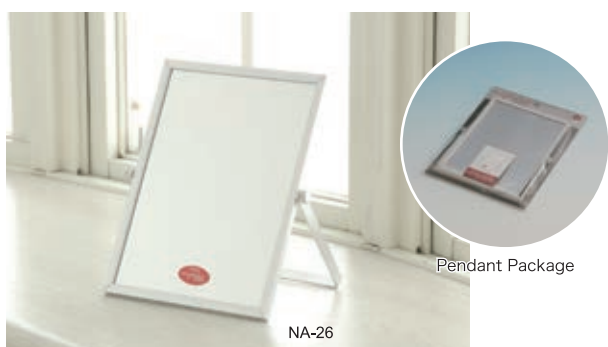

The patented Napure Mirror (Japanese Patent No. 3732490)  
**Napure Mirror, Gloss and reflection proved by the patent**

A high-class mirror more excellent than others to reflect the real color of your skin as seen by others

High Class Mirror

Tabletop 3-Way Mirror made of Napure Mirror  
**3-WAY STAND MIRROR**

Product name	3-WAY STAND Napure Mirror
Item Code.	NA-28
Suggested retail price	¥1,400 and tax
Size	125mm×155mm
Color	Metallic silver
JAN	772138
Quantity per carton	60入
Material	[Frame]PS resin [Mirror]Napure Mirror

**napure MIRROR** Slant adjustable Triple-sided Mirror

STAND

Tabletop Mirrors made of Napure Mirror **STAND MIRROR**

Product name	Item Code.	Suggested retail price	Size	Color	JAN	Quantity per carton	Material
ALUMINUM-FRAMED STAND Napure Mirror (M)	NA-26	¥1,400 and tax	170mm×200mm	Silver	772015	60	[Frame]Aluminum [Mirror]Napure Mirror
ALUMINUM-FRAMED STAND Napure Mirror (L)	NA-27	¥1,700 and tax	220mm×200mm	Silver	772022	48	[Frame]Aluminum [Mirror]Napure Mirror

**napure MIRROR** Slant adjustable

Tabletop Mirrors made of Napure Mirror  
**STAND MIRROR with COLORED FRAME**

Product name	STAND Napure Mirror with COLORED FRAME
Item Code.	NA-25
Suggested retail price	¥900 and tax
Size	156mm×190mm
Color	Clear / Blue / Pink
JAN	[Clear]772008 [Blue]771995 [Pink]771988
Quantity per carton	72
Material	[Frame]PS resin [Mirror]Napure Mirror