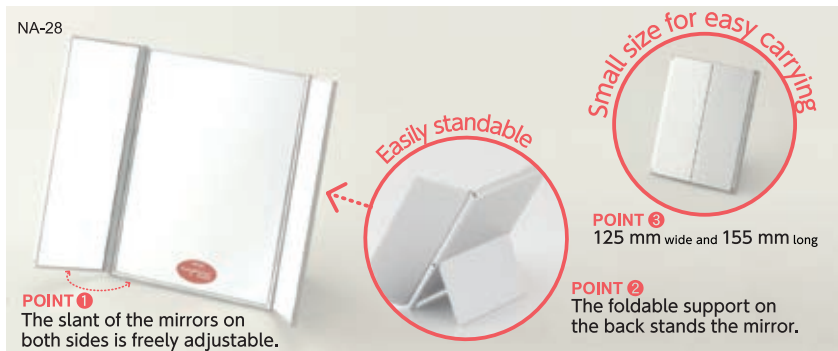

The patented Napure Mirror (Japanese Patent No. 3732490)  
**Napure Mirror, Gloss and reflection proved by the patent**

A high-class mirror more excellent than others to reflect the real color of your skin as seen by others

High Class Mirror

Tabletop 3-Way Mirror made of Napure Mirror  
**3-WAY STAND MIRROR**

Product name	3-WAY STAND Napure Mirror
Item Code.	NA-28
Suggested retail price	¥1,400 and tax
Size	125mm×155mm
Color	Metallic silver
JAN	772138
Quantity per carton	60入
Material	[Frame]PS resin [Mirror]Napure Mirror

**napure MIRROR** Slant adjustable

Tabletop Mirrors made of Napure Mirror  
**STAND MIRROR with COLORED FRAME**

Product name	STAND Napure Mirror with COLORED FRAME
Item Code.	NA-25
Suggested retail price	¥900 and tax
Size	156mm×190mm
Color	Clear / Blue / Pink
JAN	[Clear]772008 [Blue]771995 [Pink]771988
Quantity per carton	72
Material	[Frame]PS resin [Mirror]Napure Mirror