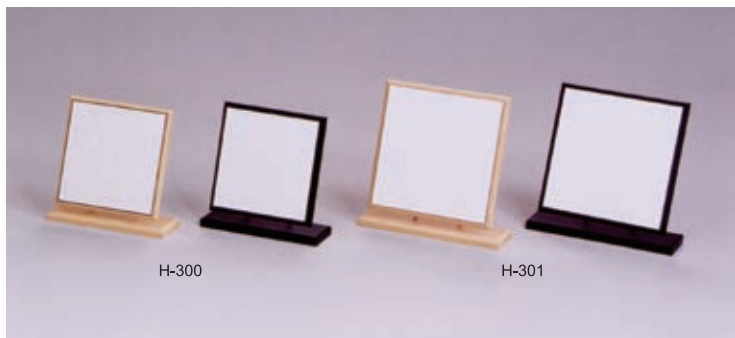

Simple form fitting to various interior designs
Stand Mirror for complete makeup
 Wide surface convenient for makeup

STAND

Stand Mirrors with the frame and stand made of MDF
STAND MIRROR

Product name	WOODEN-FRAMED STAND MIRROR	WOODEN-FRAMED STAND MIRROR
Item Code.	H-300 (Black/Wood grain)	H-301 (Black/Wood grain)
Suggested retail price	¥2,400 and tax	¥3,000 and tax
Size	252mm×245mm×78mm	302mm×290mm×78mm
Color	Black / Wood grain	Black / Wood grain
JAN	[Black] 300126 [Wood grain] 300133	[Black] 301123 [Wood grain] 301130
Quantity per carton	20	16
Material	[Frame]MDF (medium density fiberboard)	[Mirror]glass mirror

Stand mirror with the black MDF stand and 5-mm thick luxurious beveled mirror
STAND MIRROR

Product name	SHELDON DELUXE STAND MIRROR, Black stand series	
Item Code.	[H-117]¥1,800 and tax	252mm×240mm
Suggested retail price	[H-118]¥1,600 and tax	198mm×240mm
Size	[H-121]¥2,000 and tax	228mm×290mm
	[H-124]¥2,600 and tax	302mm×340mm
Color	Silver (arm)	
JAN	[H-117S] 117014 (20)	[H-118S] 118011 (24)
Quantity per carton	[H-121S] 121011 (20)	[H-124S] 124012 (14)
Material	[Stand]MDF (medium density fiberboard)	
	[Mirror]glass mirror	

Slant adjustable *Depth: 78 mm (common to all of the items)

Stand mirror with the maple MDF stand and 5-mm thick luxurious beveled mirror
STAND MIRROR

Product name	SHELDON DELUXE STAND MIRROR, Woody stand series	
Item Code.	[H-217]¥1,800 and tax	252mm×240mm
Suggested retail price	[H-218]¥1,600 and tax	198mm×240mm
Size	[H-221]¥2,000 and tax	228mm×290mm
	[H-224]¥2,600 and tax	302mm×340mm
Color	Silver (arm)	
JAN	[H-217S] 217011 (20)	[H-218S] 218018 (24)
Quantity per carton	[H-221S] 221018 (20)	[H-224S] 224019 (14)
Material	[Stand]MDF (medium density fiberboard)	
	[Mirror]glass mirror	