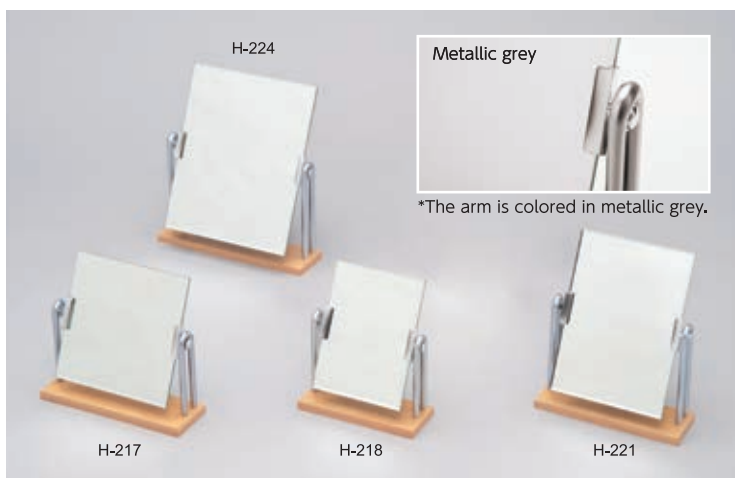

Simple form fitting to various interior designs
Stand Mirror for complete makeup
 Wide surface convenient for makeup

STAND

Stand Mirrors with the frame and stand made of MDF
STAND MIRROR

Product name	WOODEN-FRAMED STAND MIRROR	WOODEN-FRAMED STAND MIRROR
Item Code.	H-300 (Black/Wood grain)	H-301 (Black/Wood grain)
Suggested retail price	¥2,400 and tax	¥3,000 and tax
Size	252mm×245mm×78mm	302mm×290mm×78mm
Color	Black / Wood grain	Black / Wood grain
JAN	[Black] 300126 [Wood grain] 300133	[Black] 301123 [Wood grain] 301130
Quantity per carton	20	16
Material	[Frame]MDF (medium density fiberboard)	[Mirror]glass mirror

Stand mirror with the black MDF stand and 5-mm thick luxurious beveled mirror
STAND MIRROR

Product name	SHELDON DELUXE STAND MIRROR, Black stand series	
Item Code.	[H-117]¥1,800 and tax	252mm×240mm
Suggested retail price	[H-118]¥1,600 and tax	198mm×240mm
Size	[H-121]¥2,000 and tax	228mm×290mm
	[H-124]¥2,600 and tax	302mm×340mm
Color	Silver (arm)	
JAN	[H-117S] 117014 (20)	[H-118S] 118011 (24)
Quantity per carton	[H-121S] 121011 (20)	[H-124S] 124012 (14)
Material	[Stand]MDF (medium density fiberboard)	
	[Mirror]glass mirror	

Slant adjustable *Depth: 78 mm (common to all of the items)

Stand mirror with the maple MDF stand and 5-mm thick luxurious beveled mirror
STAND MIRROR

Product name	SHELDON DELUXE STAND MIRROR, Woody stand series	
Item Code.	[H-217]¥1,800 and tax	252mm×240mm
Suggested retail price	[H-218]¥1,600 and tax	198mm×240mm
Size	[H-221]¥2,000 and tax	228mm×290mm
	[H-224]¥2,600 and tax	302mm×340mm
Color	Silver (arm)	
JAN	[H-217S] 217011 (20)	[H-218S] 218018 (24)
Quantity per carton	[H-221S] 221018 (20)	[H-224S] 224019 (14)
Material	[Stand]MDF (medium density fiberboard)	
	[Mirror]glass mirror	