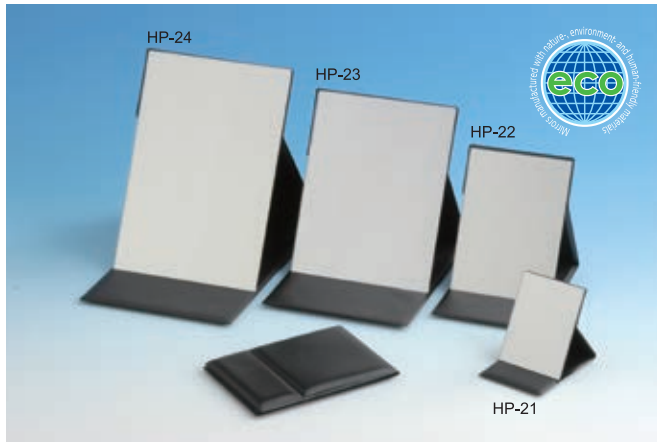

Professional Model Foldable Stand Mirrors, Magnification Mirrors, Hand Mirrors

Other Mirrors

User-friendly & Simple Form

Eco-friendly Professional Model Foldable Stand Mirror PROFESSIONAL MODEL FOLDABLE STAND MIRROR **eco**

Product name	PROFESSIONAL MODEL FOLDABLE STAND MIRROR, ECO (S·M·L·LL)			
Item Code.	[S] HP-21	[M] HP-22	[L] HP-23	[LL] HP-24
Suggested retail price	[S] ¥600 and tax [M] ¥1,000 and tax [L] ¥1,600 and tax [LL] ¥2,200 and tax			
Size	[S] 80mm×110mm [M] 125mm×175mm			
	[L] 175mm×225mm [LL] 185mm×280mm			
Color	black			
JAN	[S] 240712	[M] 240729	[L] 240736	[LL] 240743
Quantity per carton	[S] 240	[M] 120	[L] 60	[LL] 40
Material	[Frame] EVA resin [Mirror] glass mirror			

PROFESSIONAL MODEL

MAGNIFICATION

STAND&HAND

Magnification Compact Mirror with Cute Glittering Frame MAGNIFICATION COMPACT MIRROR

Product name	2x MAGNIFICATION COMPACT MIRROR	3x MAGNIFICATION COMPACT MIRROR
Item Code.	HZ-02	HZ-03
Suggested retail price	¥600 and tax	¥700 and tax
Size	97mm×106mm	97mm×106mm
Color	Pink	Pink
JAN	240149	240163
Quantity per carton	144	144
Material	[Frame] PS resin [Mirror] glass mirror	[Frame] PS resin [Mirror] glass mirror

Stand & Hand Mirrors with pastel-colored frames STAND & HAND MIRROR

Product name	STAND & HAND MIRROR with Pastel-colored Frame		
Item Code.	HS-001		
Suggested retail price	¥800 and tax		
Size	127mm×215mm		
Color	Blue / Pink / White		
JAN	[Blue] 101013	[Pink] 101020	[White] 101051
Quantity per carton	120		
Material	[Frame] PS resin [Mirror] glass mirror		