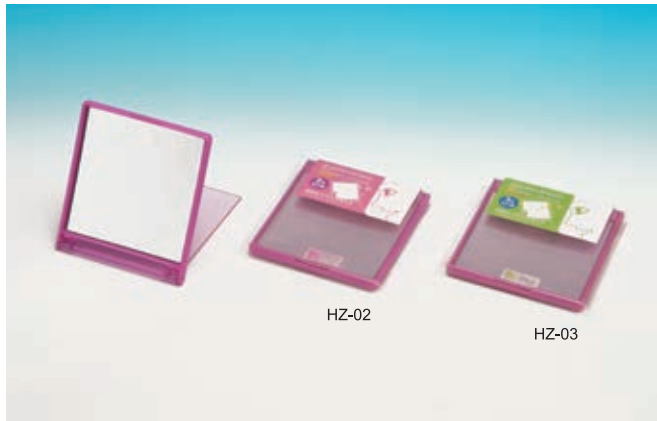

Product name	PROFESSIONAL MODEL FOLDABLE STAND MIRROR, ECO (S·M·L·LL)			
Item Code.	[S] HP-21	[M] HP-22	[L] HP-23	[LL] HP-24
Suggested retail price	[S] ¥600 and tax [M] ¥1,000 and tax [L] ¥1,600 and tax [LL] ¥2,200 and tax			
Size	[S] 80mm×110mm [M] 125mm×175mm			
	[L] 175mm×225mm [LL] 185mm×280mm			
Color	black			
JAN	[S] 240712	[M] 240729	[L] 240736	[LL] 240743
Quantity per carton	[S] 240	[M] 120	[L] 60	[LL] 40
Material	[Frame] EVA resin [Mirror] glass mirror			

PROFESSIONAL MODEL

MAGNIFICATION

STAND&HAND

Magnification Compact Mirror with Cute Glittering Frame MAGNIFICATION COMPACT MIRROR

Product name	2x MAGNIFICATION COMPACT MIRROR	3x MAGNIFICATION COMPACT MIRROR
Item Code.	HZ-02	HZ-03
Suggested retail price	¥600 and tax	¥700 and tax
Size	97mm×106mm	97mm×106mm
Color	Pink	Pink
JAN	240149	240163
Quantity per carton	144	144
Material	[Frame] PS resin [Mirror] glass mirror	[Frame] PS resin [Mirror] glass mirror

*The 2x magnification and 3x magnification mirrors are made of concave mirrors having the radiuses of curvature (R) of 1000 and 600 respectively.

[Precaution for use] *The magnification mirrors may focus the sun's rays to burn up a combustible material and cause fire. So do not use or store the magnification mirrors under direct sunlight.*At first, move your face close to the magnification mirror and then move away from the mirror to find the focal point you can see clearly reflected image.*Do not look at the magnified image too long. It may cause eyestrain or make you feel sick.

Stand & Hand Mirrors with pastel-colored frames STAND & HAND MIRROR

Product name	STAND & HAND MIRROR with Pastel-colored Frame		
Item Code.	HS-001		
Suggested retail price	¥800 and tax		
Size	127mm×215mm		
Color	Blue / Pink / White		
JAN	[Blue] 101013	[Pink] 101020	[White] 101051
Quantity per carton	120		
Material	[Frame] PS resin [Mirror] glass mirror		