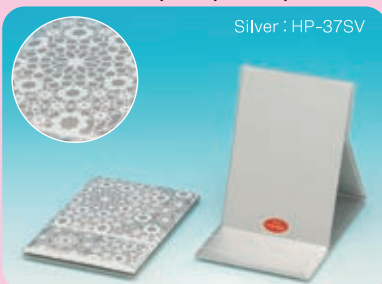

Product name	Item Code.	Suggested retail price	Size	Pattern	JAN	Quantity per carton	Material
PROFESSIONAL MODEL FOLDABLE STAND Napure Mirror, CoCoLand® (M)	CL-02	¥1,400 and tax	[Product]125mm×175mm×15mm [Package]135mm×195mm×15mm	Cats on musical score pattern	773333	60	[Frame] cotton fabric
	CL-05		[Weight]200g(Net weight) 205g(Gross weight)	Walking cats	773364		[Mirror] Napure Mirror

Slant adjustable to three positions

Cute-adult style!

Professional Model Foldable Stand Mirror with the pretty lace pattern

Gold : HP-37G

Silver : HP-37SV

Pink : HP-37P

Blue : HP-37BL

For easy makeup!
Slant adjustable to three positions

Professional Model Foldable Stand Mirror with the lace pattern
PROFESSIONAL MODEL FOLDABLE STAND Napure Mirror Lace pattern

Product name	PROFESSIONAL MODEL FOLDABLE STAND Napure Mirror, Lace pattern (M)
Item Code.	[Gold]HP-37G [Silver]HP-37SV [Pink]HP-37P [Blue]HP-37BL
Suggested retail price	¥1,500 and tax
Size	[Product]125mm×175mm×15mm [Package]135mm×195mm×15mm [Weight]205g(Net weight) / 210g(Gross weight)
Color	Gold / Silver / Pink / Blue
JAN	[Gold]773371 [Silver]773388 [Pink]773395 [Blue]773401
Quantity per carton	60
Material	[Frame]PU resin [Mirror]Napure Mirror