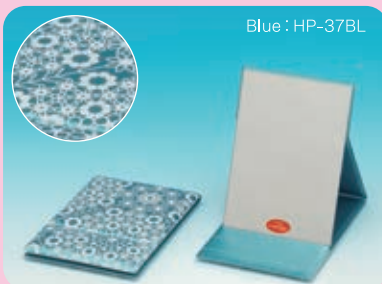

Slant adjustable to three positions

Cute-adult style!

Professional Model Foldable Stand Mirror with the pretty lace pattern

Gold : HP-37G

Silver : HP-37SV

Pink : HP-37P

Blue : HP-37BL

For easy makeup!
Slant adjustable to three positions

Professional Model Foldable Stand Mirror with the lace pattern
PROFESSIONAL MODEL FOLDABLE STAND Napure Mirror Lace pattern

Product name	PROFESSIONAL MODEL FOLDABLE STAND Napure Mirror, Lace pattern (M)
Item Code.	[Gold]HP-37G [Silver]HP-37SV [Pink]HP-37P [Blue]HP-37BL
Suggested retail price	¥1,500 and tax
Size	[Product]125mm×175mm×15mm [Package]135mm×195mm×15mm [Weight]205g(Net weight) / 210g(Gross weight)
Color	Gold / Silver / Pink / Blue
JAN	[Gold]773371 [Silver]773388 [Pink]773395 [Blue]773401
Quantity per carton	60
Material	[Frame]PU resin [Mirror]Napure Mirror