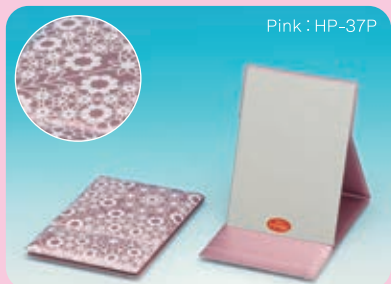

Slant adjustable to three positions

Cute-adult style!

Professional Model Foldable Stand Mirror with the pretty lace pattern

Gold : HP-37G

Silver : HP-37SV

Pink : HP-37P

Blue : HP-37BL

For easy makeup!
Slant adjustable to three positions

Professional Model Foldable Stand Mirror with the lace pattern
PROFESSIONAL MODEL FOLDABLE STAND Napure Mirror Lace pattern

Product name	PROFESSIONAL MODEL FOLDABLE STAND Napure Mirror, Lace pattern (M)
Item Code.	[Gold]HP-37G [Silver]HP-37SV [Pink]HP-37P [Blue]HP-37BL
Suggested retail price	¥1,500 and tax
Size	[Product]125mm×175mm×15mm [Package]135mm×195mm×15mm [Weight]205g(Net weight) / 210g(Gross weight)
Color	Gold / Silver / Pink / Blue
JAN	[Gold]773371 [Silver]773388 [Pink]773395 [Blue]773401
Quantity per carton	60
Material	[Frame]PU resin [Mirror]Napure Mirror