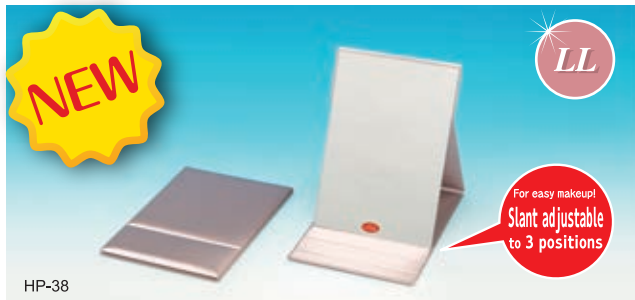

The patented Napure Mirror (Japanese Patent No. 3732490)

Napure Mirror, Gloss and reflection proved by the patent

A high-class mirror more excellent than others to reflect the real color of your skin as seen by others

High Class Mirror

Napure Mirror

For easy makeup!
Slant adjustable to 3 positions

Floral (pink)

Floral (blue)

Polka dot (pink)

Polka dot (blue)

Stripe (red)

Stripe (navy)

Professional Model Foldable Stand Mirrors with Floral, Polka dot and Stripe patterns PROFESSIONAL MODEL FOLDABLE STAND Napure Mirror Floral Polka dot Stripe

Product name	Item Code	Suggested retail price	Size	Pattern	JAN	Quantity per carton	Material
PROFESSIONAL MODEL FOLDABLE STAND Napure Mirror, Floral (M)	pink HP-80P blue HP-80BL	¥1,400 and tax	[Product]125mm×175mm×15mm [Package]135mm×195mm×15mm [Weight]200g(Net weight) 205g(Gross weight)	Floral (pink)	773098	60	[Frame] cotton fabric [Mirror] Napure Mirror
PROFESSIONAL MODEL FOLDABLE STAND Napure Mirror, Polka dot (M)	pink HP-81P blue HP-81BL			Polka dot (pink)	773111		
PROFESSIONAL MODEL FOLDABLE STAND Napure Mirror, Stripe (M)	red HP-82R navy HP-82NV			Polka dot (blue)	773128		
				Stripe (red)	773135		
				Stripe (navy)	773142		

Slant adjustable to three positions

Professional Model Foldable Stand Mirror made of Napure Mirror, Gold PROFESSIONAL MODEL FOLDABLE STAND MIRROR LL 3L

Product name	Item Code	Suggested retail price	Size	Color	JAN	Quantity per carton	Material
PROFESSIONAL MODEL FOLDABLE STAND Napure Mirror	(LL) HP-38	¥3,100 and tax	[Product]185mm×280mm×15mm [Package]195mm×300mm×20mm [Weight]495g(Net weight) / 505g(Gross weight)	Gold	773470	40	[Frame] PVC resin
	(XL) HP-39	¥4,400 and tax	[Product]255mm×320mm×15mm [Package]265mm×330mm×20mm [Weight]770g(Net weight) / 885g(Gross weight)	Gold	773487	20	[Mirror] Napure Mirror