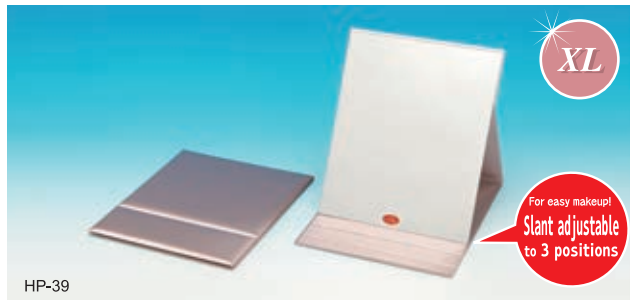

The patented Napure Mirror (Japanese Patent No. 3732490)

Napure Mirror, Gloss and reflection proved by the patent

A high-class mirror more excellent than others to reflect the real color of your skin as seen by others

High Class Mirror

Napure Mirror

For easy makeup!
Slant adjustable to 3 positions

Floral (pink)

Floral (blue)

Polka dot (pink)

Polka dot (blue)

Stripe (red)

Stripe (navy)

Professional Model Foldable Stand Mirrors with Floral, Polka dot and Stripe patterns PROFESSIONAL MODEL FOLDABLE STAND Napure Mirror Floral Polka dot Stripe

Product name	Item Code	Suggested retail price	Size	Pattern	JAN	Quantity per carton	Material
PROFESSIONAL MODEL FOLDABLE STAND Napure Mirror, Floral (M)	pink HP-80P blue HP-80BL	¥1,400 and tax	[Product]125mm×175mm×15mm [Package]135mm×195mm×15mm [Weight]200g(Net weight) 205g(Gross weight)	Floral (pink)	773098	60	[Frame] cotton fabric [Mirror] Napure Mirror
PROFESSIONAL MODEL FOLDABLE STAND Napure Mirror, Polka dot (M)	pink HP-81P blue HP-81BL			Polka dot (pink)	773111		
PROFESSIONAL MODEL FOLDABLE STAND Napure Mirror, Stripe (M)	red HP-82R navy HP-82NV			Polka dot (blue)	773128		
				Stripe (red)	773135		
				Stripe (navy)	773142		

Slant adjustable to three positions

Professional Model Foldable Stand Mirror made of Napure Mirror, Gold PROFESSIONAL MODEL FOLDABLE STAND MIRROR LL 3L

Product name	Item Code	Suggested retail price	Size	Color	JAN	Quantity per carton	Material
PROFESSIONAL MODEL FOLDABLE STAND Napure Mirror	(LL) HP-38	¥3,100 and tax	[Product]185mm×280mm×15mm [Package]195mm×300mm×20mm [Weight]495g(Net weight) / 505g(Gross weight)	Gold	773470	40	[Frame] PVC resin
	(XL) HP-39	¥4,400 and tax	[Product]255mm×320mm×15mm [Package]265mm×330mm×20mm [Weight]770g(Net weight) / 885g(Gross weight)	Gold	773487	20	[Mirror] Napure Mirror