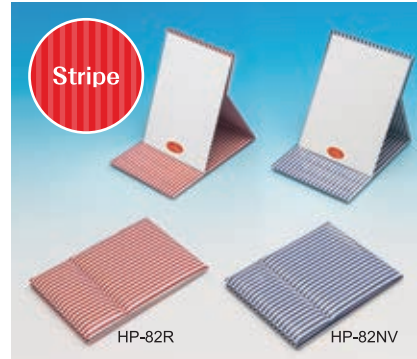

The patented Napure Mirror (Japanese Patent No. 3732490)

Napure Mirror, Gloss and reflection proved by the patent

A high-class mirror more excellent than others to reflect the real color of your skin as seen by others

High Class Mirror

Napure Mirror

For easy makeup!
Slant adjustable to 3 positions

Floral (pink)

Floral (blue)

Polka dot (pink)

Polka dot (blue)

Stripe (red)

Stripe (navy)

Professional Model Foldable Stand Mirrors with Floral, Polka dot and Stripe patterns PROFESSIONAL MODEL FOLDABLE STAND Napure Mirror Floral Polka dot Stripe

Product name	Item Code	Suggested retail price	Size	Pattern	JAN	Quantity per carton	Material
PROFESSIONAL MODEL FOLDABLE STAND Napure Mirror, Floral (M)	pink HP-80P blue HP-80BL	¥1,400 and tax	[Product]125mm×175mm×15mm [Package]135mm×195mm×15mm [Weight]200g(Net weight) 205g(Gross weight)	Floral (pink)	773098	60	[Frame] cotton fabric [Mirror] Napure Mirror
PROFESSIONAL MODEL FOLDABLE STAND Napure Mirror, Polka dot (M)	pink HP-81P blue HP-81BL			Polka dot (pink)	773111		
PROFESSIONAL MODEL FOLDABLE STAND Napure Mirror, Stripe (M)	red HP-82R navy HP-82NV			Polka dot (blue)	773128		
				Stripe (red)	773135		
				Stripe (navy)	773142		