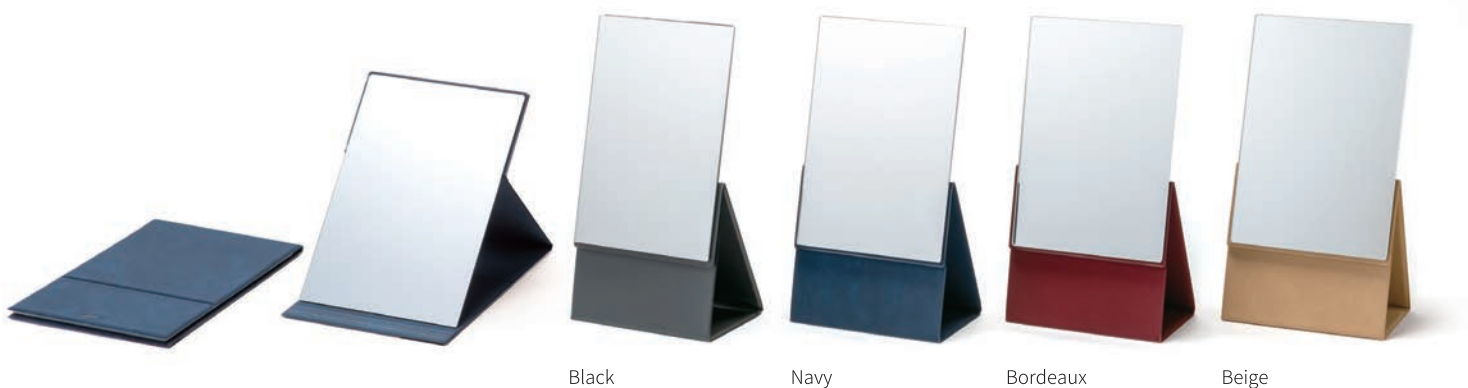

2 Way Folding Mirror

The 2-way folding mirror is a foldable mirror that allows you to change the height of the mirror for make up.

HORIUCHI MIRROR

Capture the correct color of your skin with a specially designed mirror unaffected by the under glasses' color.

Slim and compact

Can be folded and stored compactly without taking up much space.

Free angle

In the normal position, you can freely adjust the angle of the mirror with the lock line.

High position

In the high position, you can use the mirror at a position about 10 cm higher than the normal position.

Colours

It is es a calm textured fabric. Four color variations to choose from.